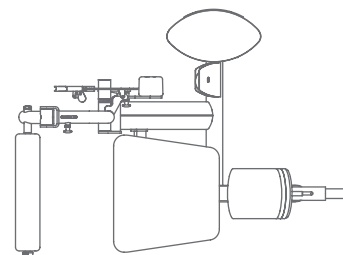

› WARRANTY

10 YEARS: STRUCTURAL FRAME

3 YEARS: BEARINGS, GUIDE RODS, PULLEYS, CAMS, WEIGHT STACKS

1 YEAR: CABLES & LABOR

120 DAYS: UPHOLSTERY, HANDLES & ACCESSORIES